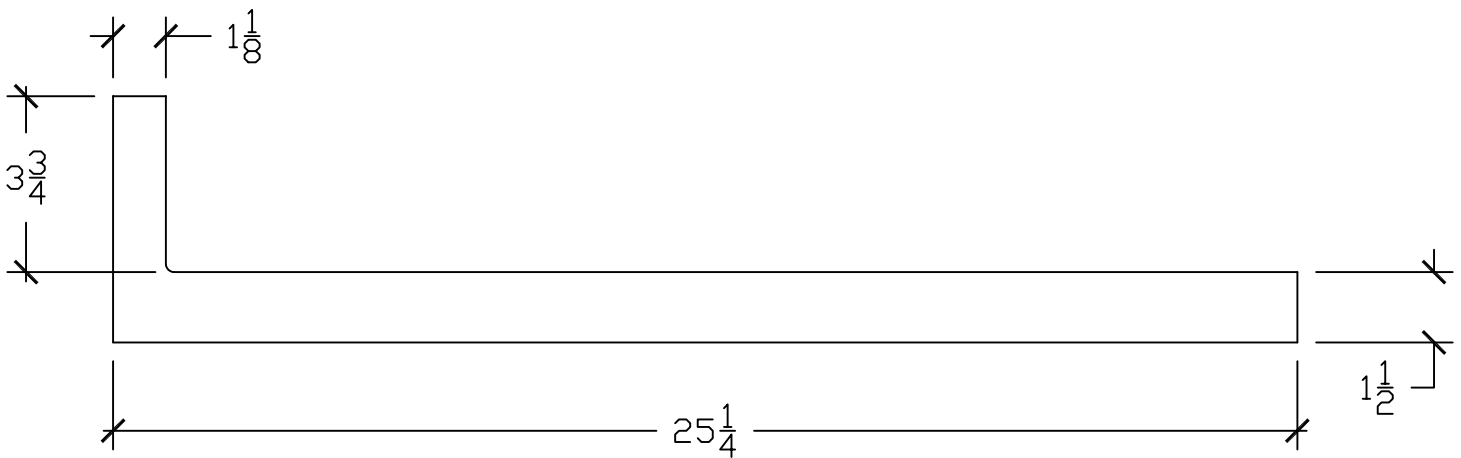

and Other Laminate Surfaces

SELF EDGE

SEK25 KITCHEN 25 $\frac{1}{4}$ "

SEV22 VANITY 22 $\frac{1}{2}$ "

NOTE:

ALL POSTFORM SELF EDGE TOPS WILL BE
CONSTRUCTED USING POSTFORMING GRADE LAMINATES
(.042±.005 THICK ON A 3/4" 45LB M3 INDUSTRIAL
GRADE PARTICLEBOARD CORE)

Customer:	Top Style: SEK/SEV22
Project:	Color:
Address:	Model: Self Edge/Dura
	File Name: C-SEKV